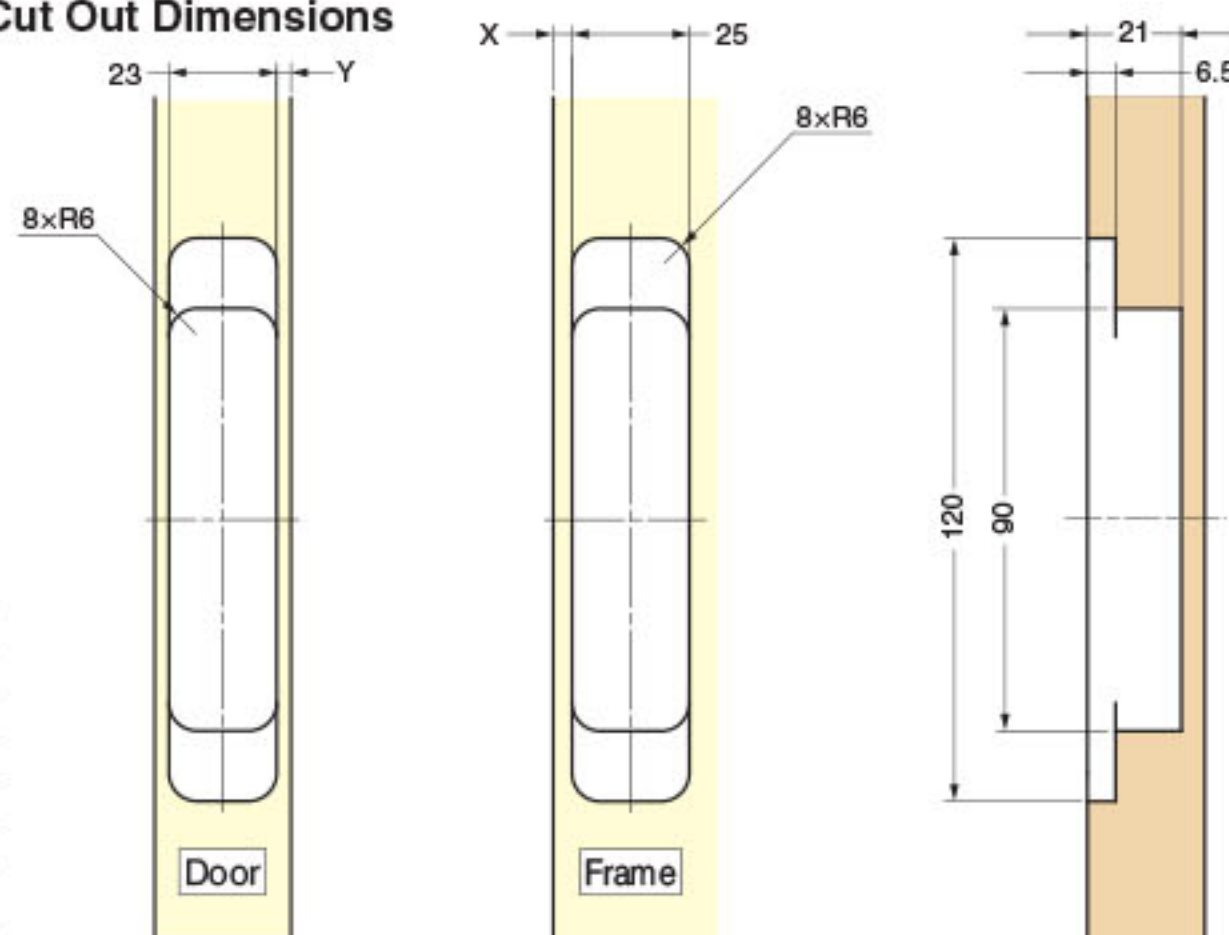

Cut Out Dimensions

No.	Part Name	Material	Finish/Colour		
			DC	DN	BL
①	Body	Zinc Alloy (ZDC)	Satin Chrome	Satin Nickel	Black
②	Base Frame	Zinc Alloy (ZDC)	Satin Chrome	Satin Nickel	Black
③	Arm	Zinc Alloy (ZDC)	Satin Chrome	Satin Nickel	Black
④	Shaft	Stainless Steel	-	-	-
⑤	Cover (2 pairs)	ABS	Satin Chrome	Satin Nickel	Black

Item Code	Item Name	Colour	Door Width	Door Height	Door Thickness	Door Weight		Opening Angle	Weight	Box	Carton
170-045-819	HES3D-120DC	Silver	Max. 900	Max. 2400	Min. 29	Max. 30 kg/2 pcs	Max. 40 kg/3 pcs	180°	401 g	2 pcs	24 pcs
170-045-820	HES3D-120DN	Champagne Gold	Max. 900	Max. 2400	Min. 29	Max. 30 kg/2 pcs	Max. 40 kg/3 pcs	180°	401 g	2 pcs	24 pcs
170-045-821	HES3D-120BL	Black	Max. 900	Max. 2400	Min. 29	Max. 30 kg/2 pcs	Max. 40 kg/3 pcs	180°	401 g	2 pcs	24 pcs