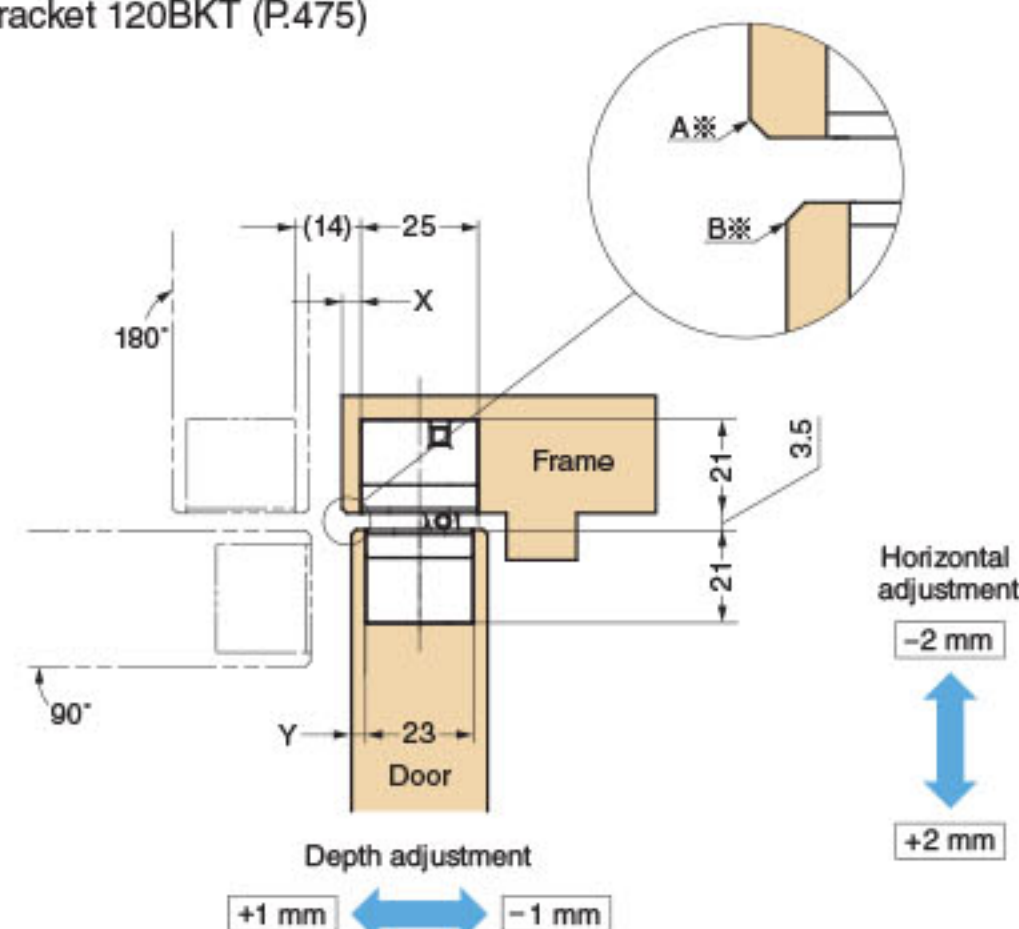

3-WAY ADJUSTABLE CONCEALED HINGE

HES3D-120

Features

- Thin profile (21mm) allows for shallow mortise.
- Jig (sold separately) makes installation easy.
- Vertical, horizontal and depth adjustment possible post-installation (3way).
- Passed a 300,000 open/close cycle test in private testing.
- Can be split into two parts (one for the frame and one for the flap) making installation easy
- Temporary holding feature: can temporarily be hung and hold position without being affixed with screws. This makes installation much easier.
- Custom colors available on request. Please contact us for details.

Parts Included

- Countersunk head tapping screw 5x20
- Hex. wrench (a nominal diameter 3)
- Cutout template

Sold Separately

- Installation template HES3D-120-TMP (P.474)
- Metal door bracket 120BKT (P.475)

Item Code	Item Name	Colour	Door Width	Door Height	Door Thickness	Door Weight		Opening Angle	Weight	Box	Carton
170-045-819	HES3D-120DC	Silver	Max. 900	Max. 2400	Min. 29	Max. 30 kg/2 pcs	Max. 40 kg/3 pcs	180°	401 g	2 pcs	24 pcs
170-045-820	HES3D-120DN	Champagne Gold	Max. 900	Max. 2400	Min. 29	Max. 30 kg/2 pcs	Max. 40 kg/3 pcs	180°	401 g	2 pcs	24 pcs
170-045-821	HES3D-120BL	Black	Max. 900	Max. 2400	Min. 29	Max. 30 kg/2 pcs	Max. 40 kg/3 pcs	180°	401 g	2 pcs	24 pcs