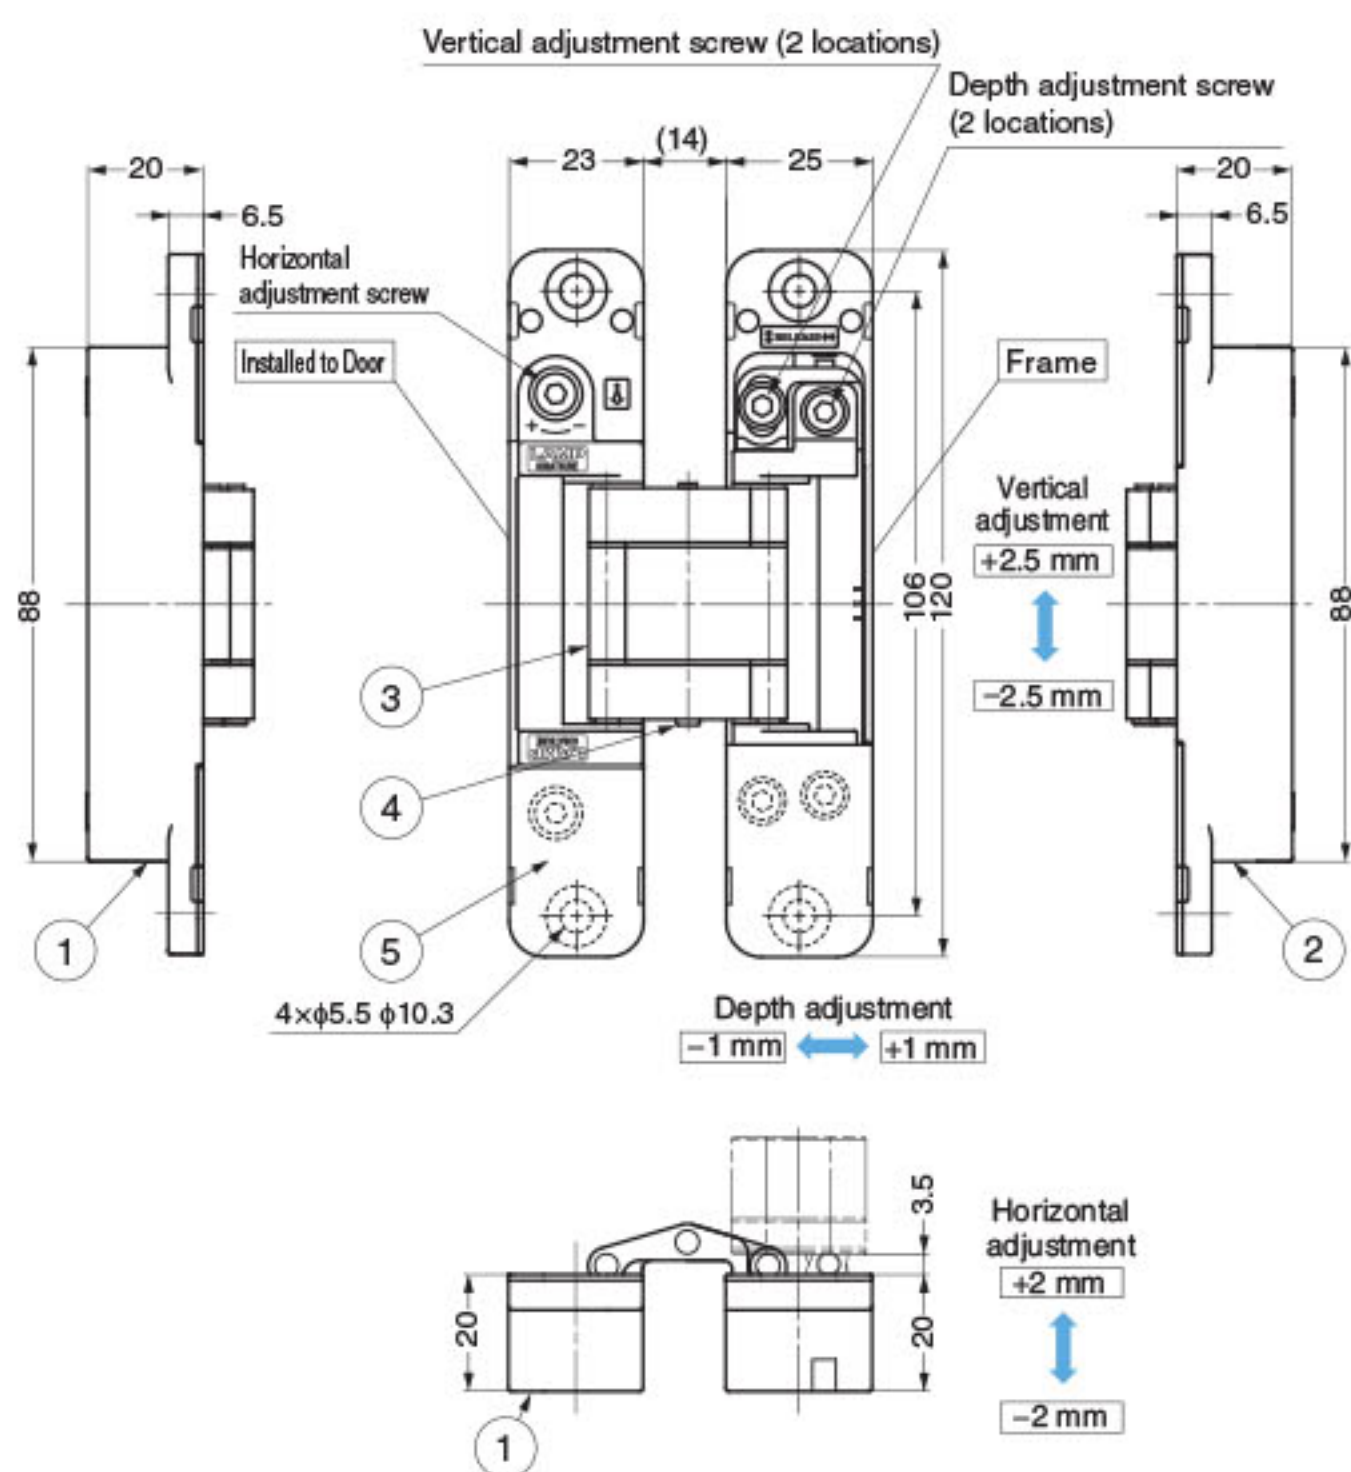

3-WAY ADJUSTABLE CONCEALED HINGE

HES3D-120

Features

- Thin profile (21mm) allows for shallow mortise.
- Jig (sold separately) makes installation easy.
- Vertical, horizontal and depth adjustment possible post-installation (3way).
- Passed a 300,000 open/close cycle test in private testing.
- Can be split into two parts (one for the frame and one for the flap) making installation easy
- Temporary holding feature: can temporarily be hung and hold position without being affixed with screws. This makes installation much easier.
- Custom colors available on request. Please contact us for details.

Parts Included

- Countersunk head tapping screw 5x20
- Hex. wrench (a nominal diameter 3)
- Cutout template

Sold Separately

- Installation template HES3D-120-TMP (P.474)
- Metal door bracket 120BKT (P.475)

Cut Out Dimensions

No.	Part Name	Material	Finish/Colour		
			DC	DN	BL
①	Body	Zinc Alloy (ZDC)	Satin Chrome	Satin Nickel	Black
②	Base Frame	Zinc Alloy (ZDC)	Satin Chrome	Satin Nickel	Black
③	Arm	Zinc Alloy (ZDC)	Satin Chrome	Satin Nickel	Black
④	Shaft	Stainless Steel	-	-	-
⑤	Cover (2 pairs)	ABS	Satin Chrome	Satin Nickel	Black

Item Code	Item Name	Colour	Door Width	Door Height	Door Thickness	Door Weight		Opening Angle	Weight	Box	Carton
170-045-819	HES3D-120DC	Silver	Max. 900	Max. 2400	Min. 29	Max. 30 kg/2 pcs	Max. 40 kg/3 pcs	180°	401 g	2 pcs	24 pcs
170-045-820	HES3D-120DN	Champagne Gold	Max. 900	Max. 2400	Min. 29	Max. 30 kg/2 pcs	Max. 40 kg/3 pcs	180°	401 g	2 pcs	24 pcs
170-045-821	HES3D-120BL	Black	Max. 900	Max. 2400	Min. 29	Max. 30 kg/2 pcs	Max. 40 kg/3 pcs	180°	401 g	2 pcs	24 pcs